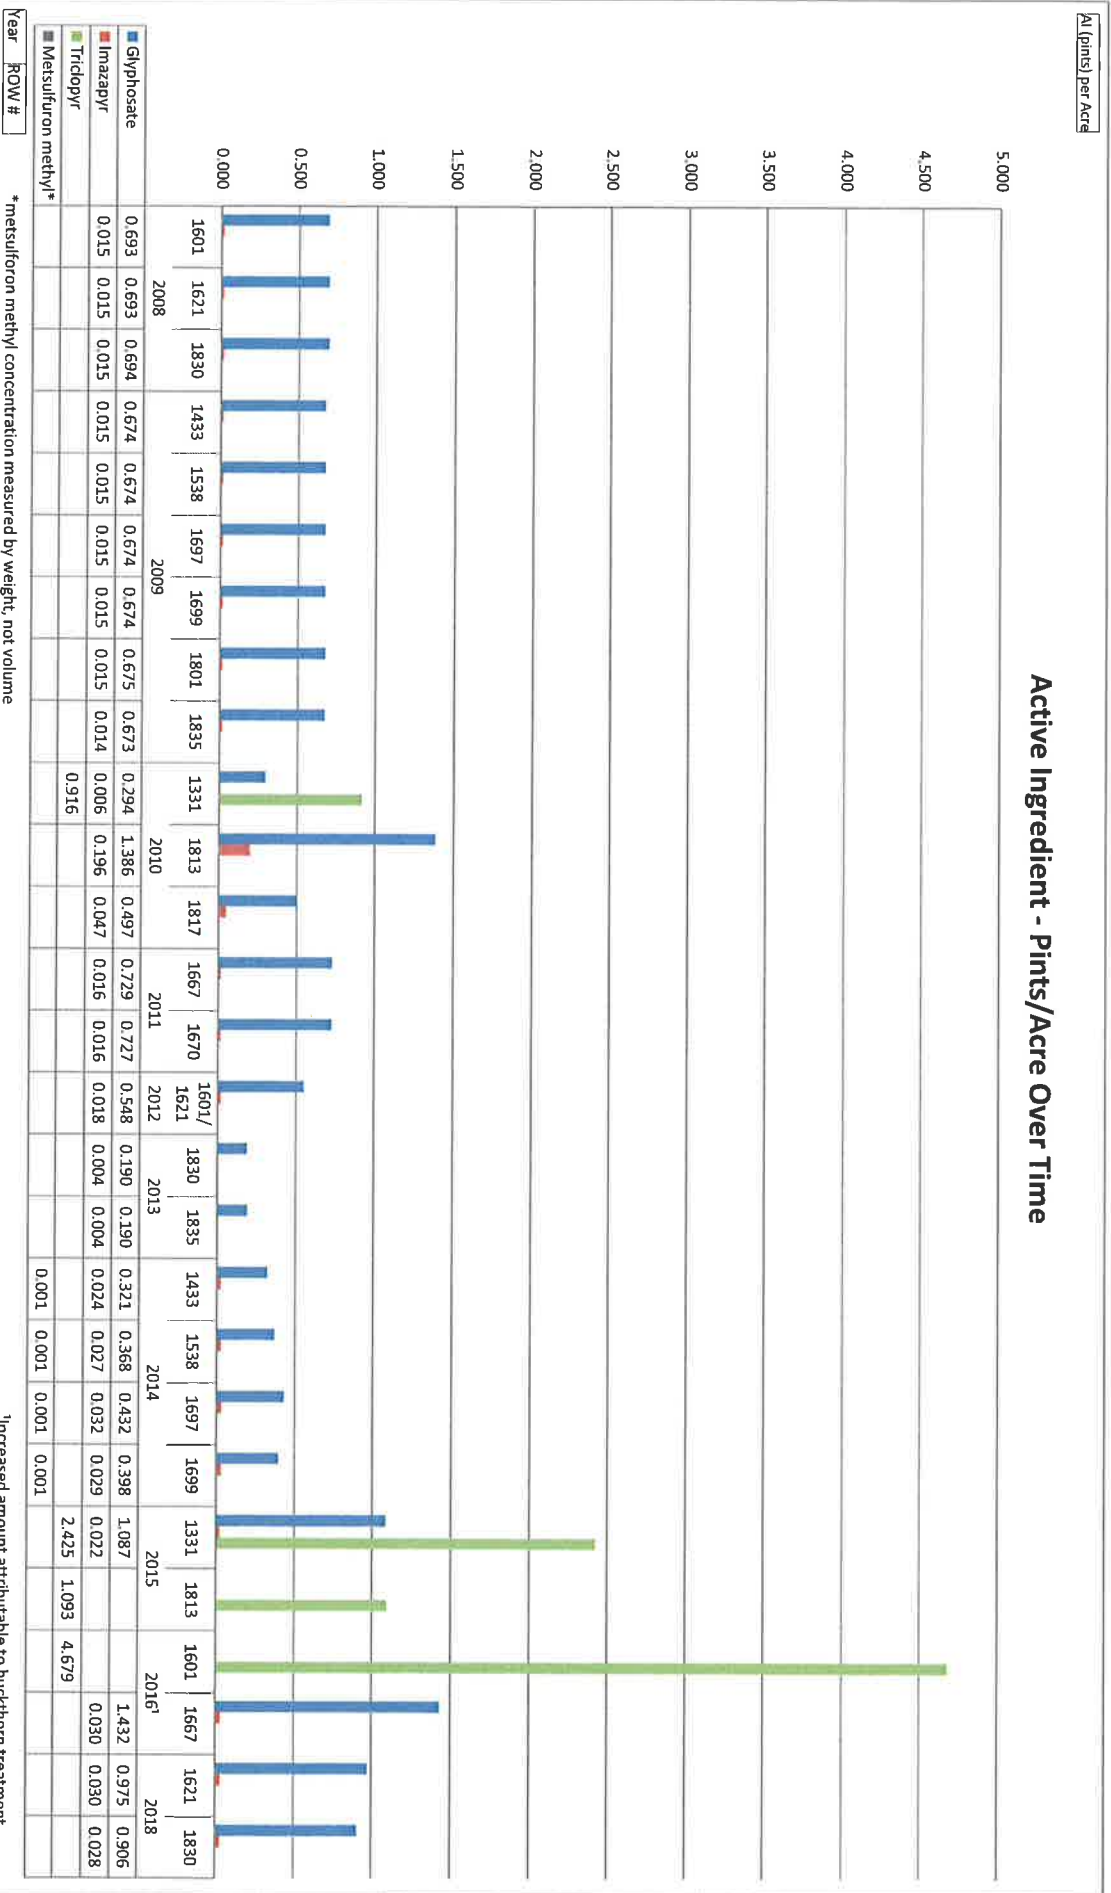

## Active Ingredient - Pints/Acre Over Time

### Metsulfuron methyl - Pints/Acre Over Time

### Triclopyr - Pints/Acre Over Time

## Glyphosate - Pints/Acre Over Time