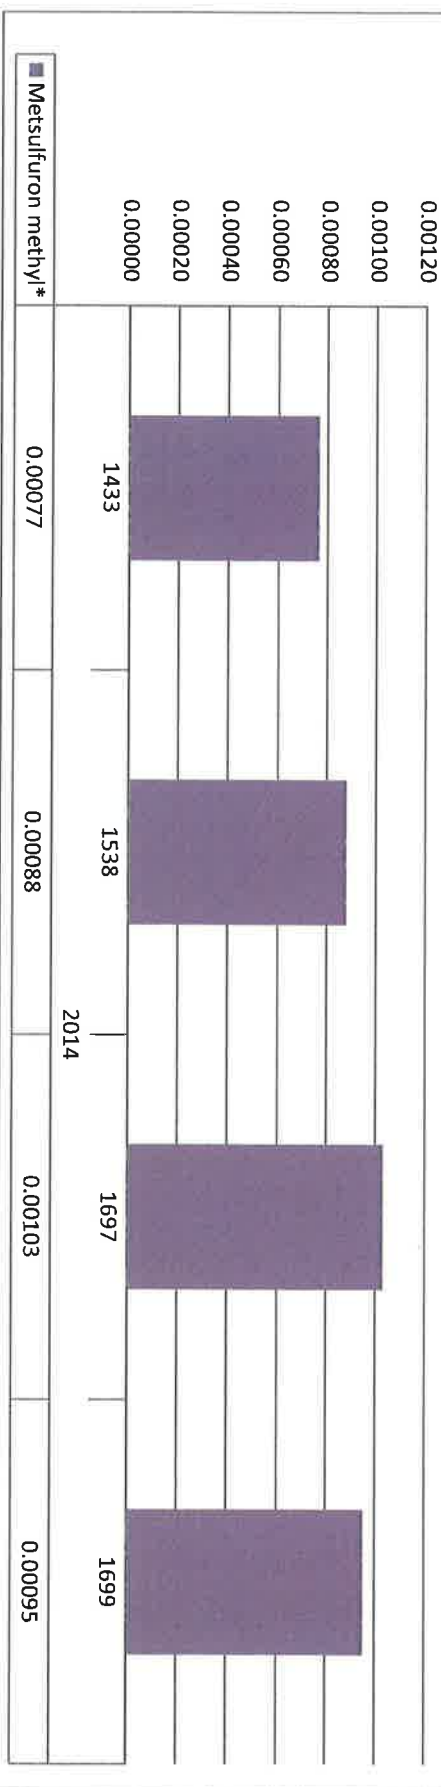

## Active Ingredient - Pints/Acre Over Time

### Metsulfuron methyl - Pints/Acre Over Time

### Triclopyr - Pints/Acre Over Time

## Glyphosate - Pints/Acre Over Time