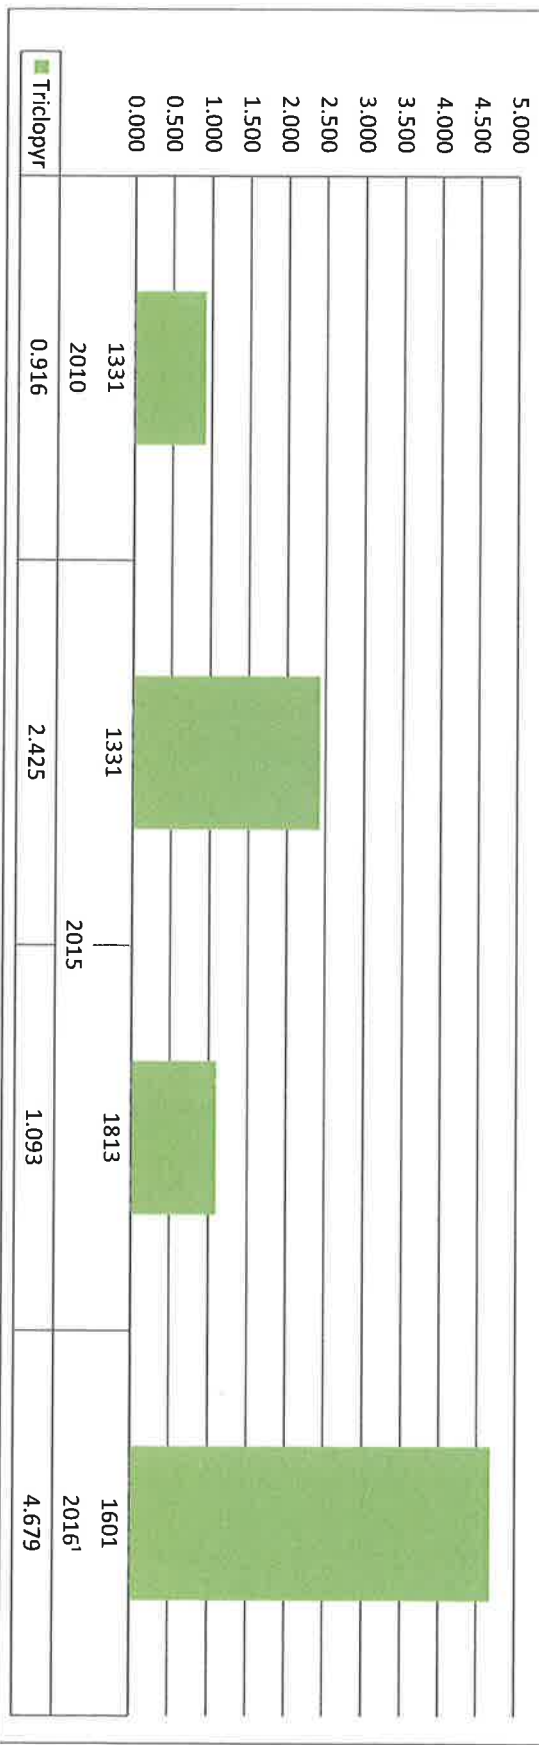

## Active Ingredient - Pints/Acre Over Time

### Metsulfuron methyl - Pints/Acre Over Time

### Triclopyr - Pints/Acre Over Time

## Glyphosate - Pints/Acre Over Time