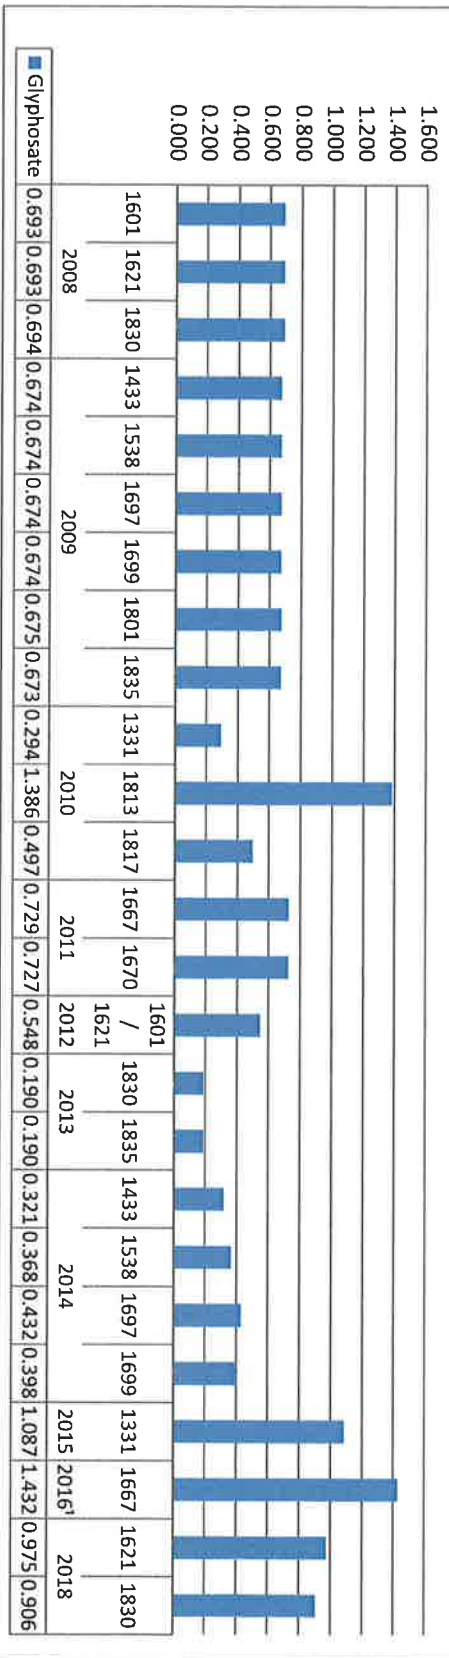

## Active Ingredient - Pints/Acre Over Time

### Metsulfuron methyl - Pints/Acre Over Time

### Triclopyr - Pints/Acre Over Time

## Glyphosate - Pints/Acre Over Time